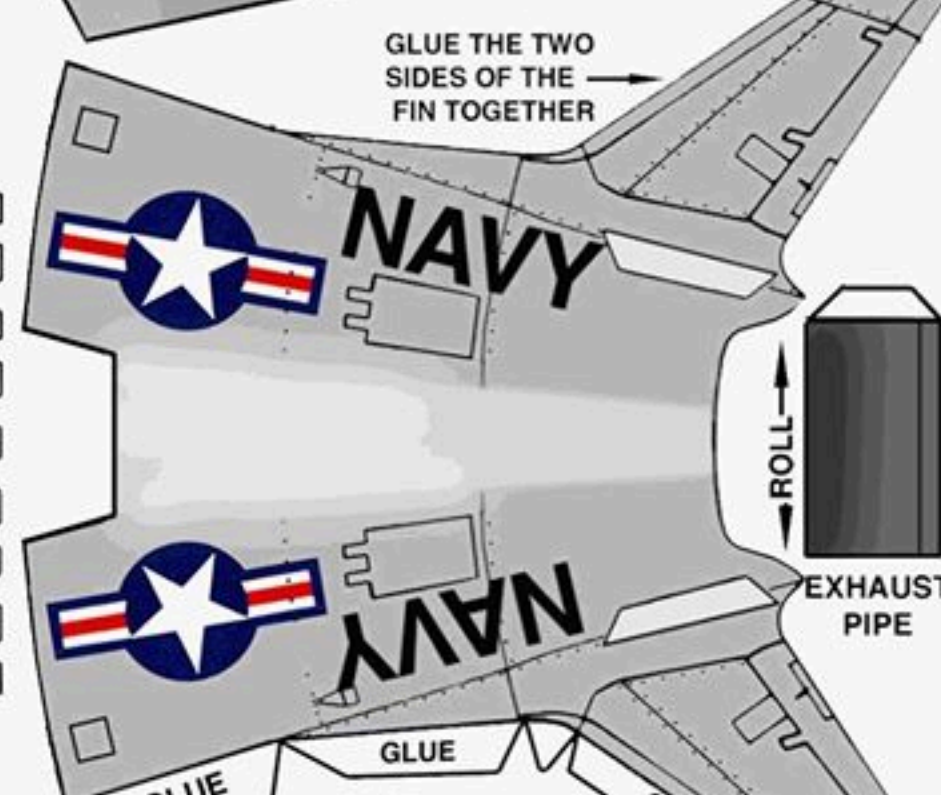

North American FJ-3

FURY

NAVY VERSION OF
THE F-86 SABRE JET

TYPICAL
FUSELAGE
CROSS
SECTION

FYN/98
WSAM=100%

www.fiddlersgreen.net

CAREFULLY
ROLL FUSELAGE