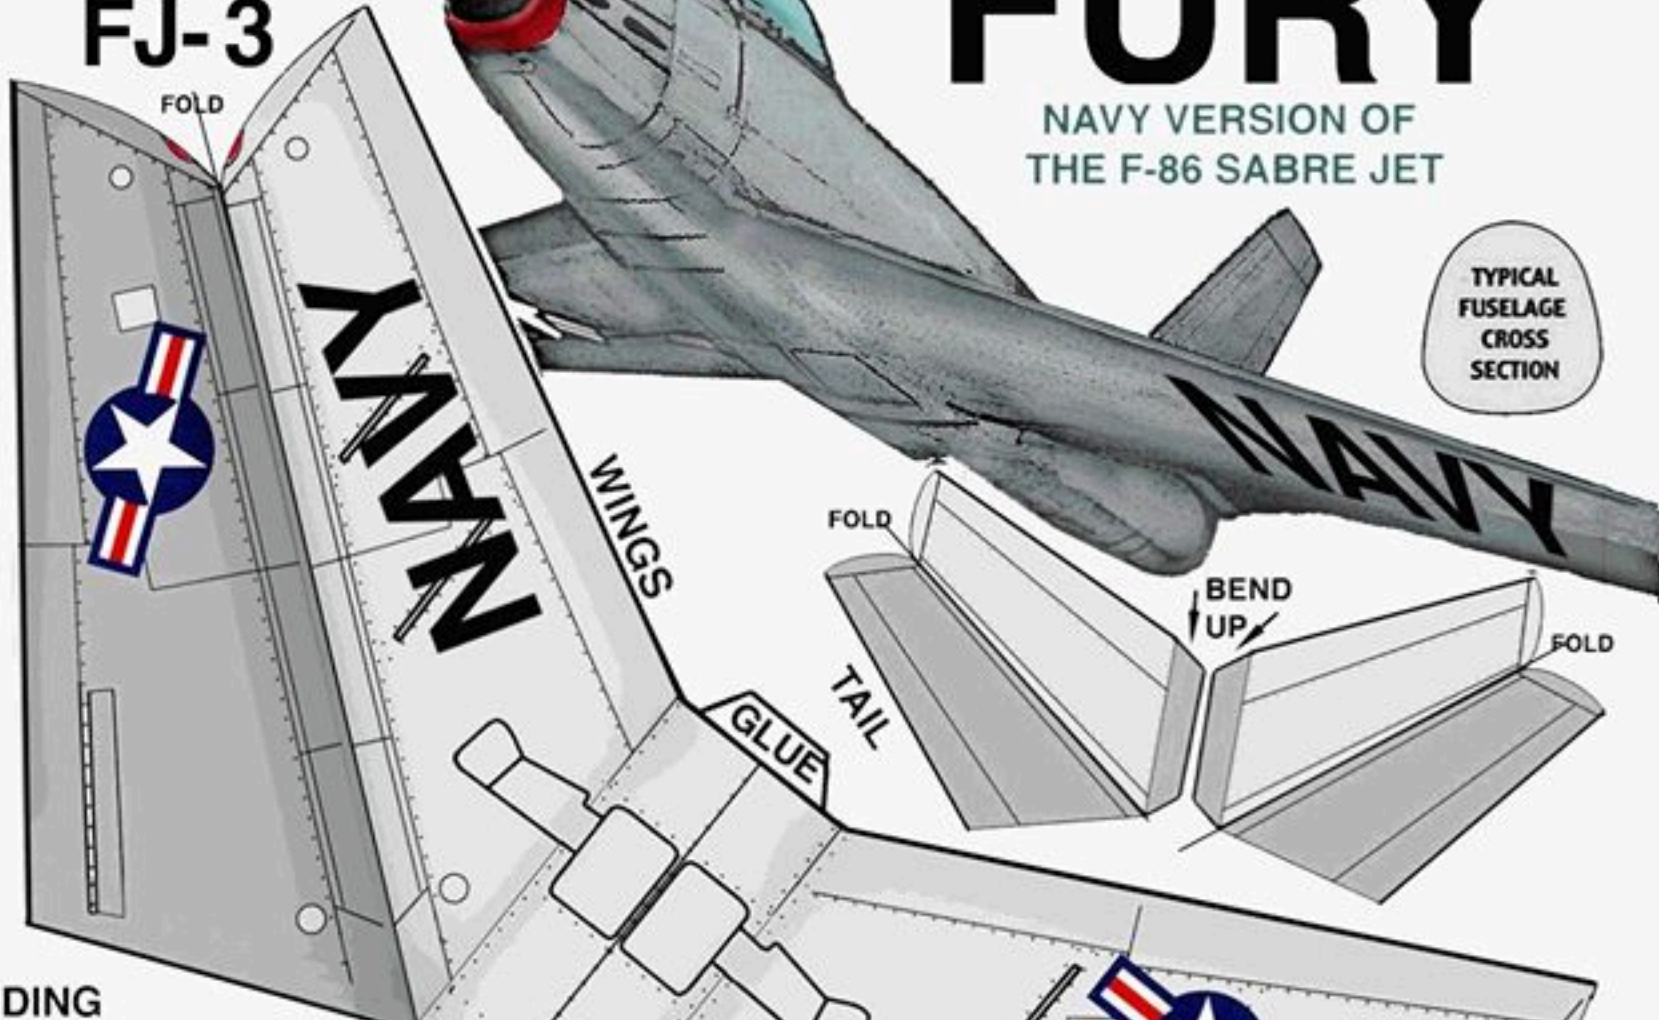

North American FJ-3

FURY

NAVY VERSION OF
THE F-86 SABRE JET

TYPICAL
FUSELAGE
CROSS
SECTION

FYN/98
WSAM=100%

www.fiddlersgreen.net

CAREFULLY
ROLL FUSELAGE