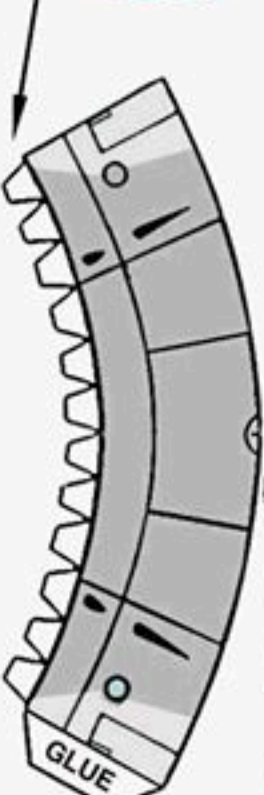

North American FJ-3

FURY

NAVY VERSION OF
THE F-86 SABRE JET

TYPICAL
FUSELAGE
CROSS
SECTION

FYN/98
WSAM=100%

www.fiddlersgreen.net

CAREFULLY
ROLL FUSELAGE