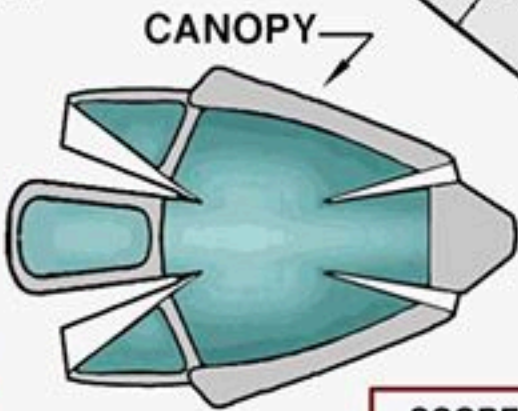

North American FJ-3

FURY

NAVY VERSION OF
THE F-86 SABRE JET

TYPICAL
FUSELAGE
CROSS
SECTION

FYN/98
WSAM=100%

www.fiddlersgreen.net

CAREFULLY
ROLL FUSELAGE