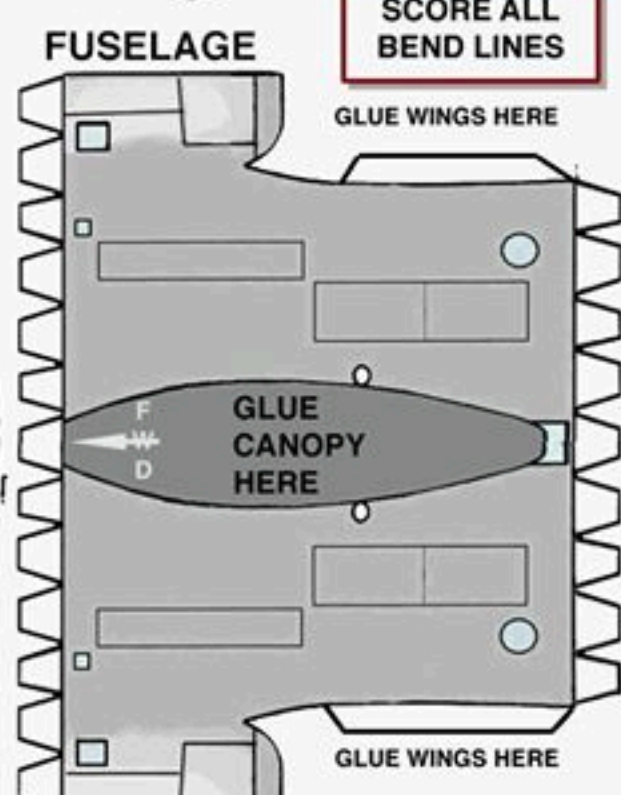

North American FJ-3

FURY

NAVY VERSION OF
THE F-86 SABRE JET

TYPICAL
FUSELAGE
CROSS
SECTION

FYN/98
WSAM=100%

www.fiddlersgreen.net

CAREFULLY
ROLL FUSELAGE