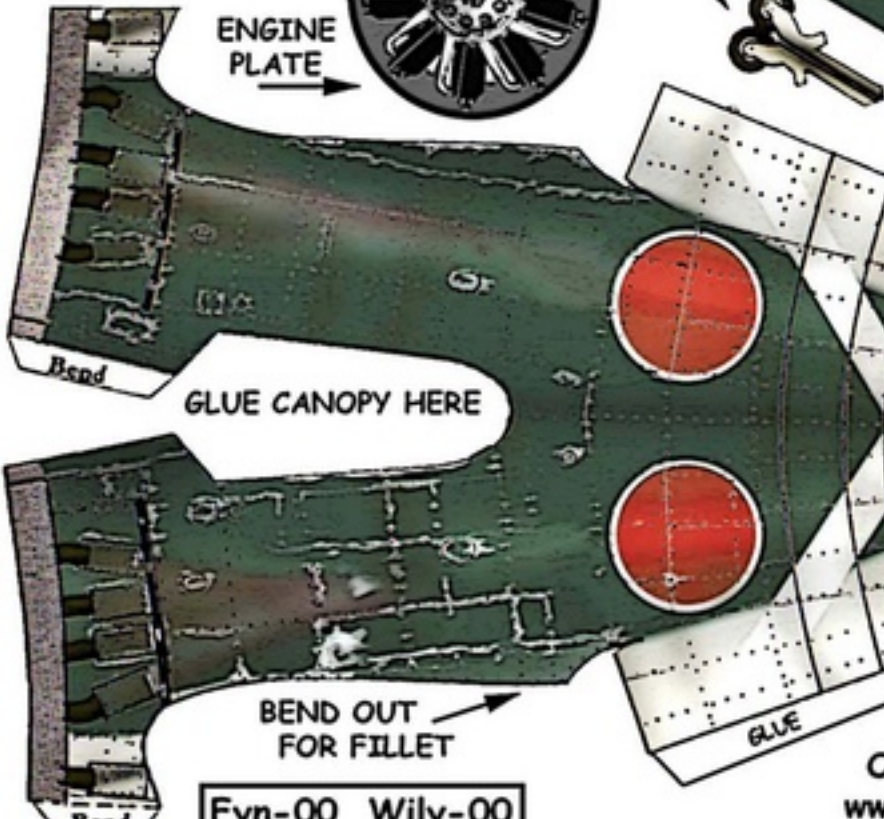

MITSUBISHI A6M5

ZERO

This Zero model was color rendered by Wily from the Fiddlers Green line original. 3/00

WSAM=100%

EXTERNAL FUEL TANK (ROLL OVER ROUND PENCIL)

GLUE EDGES TOGETHER

COWLING FRONT

FOLD TAIL WHEEL

STABILIZER

COWLING (ROLL & GLUE)

ENGINE PLATE

OIL COOLER AIR SCOOP

CANOPY

MORE INFO ON THE ZERO AT: www.fiddlersgreen.net

Fyn-00 Wily-00