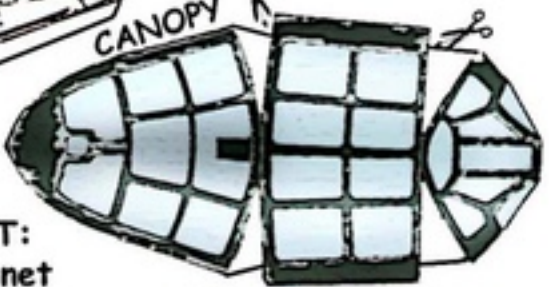

STABILIZER

COWLING (ROLL & GLUE)

ENGINE PLATE

OIL COOLER AIR SCOOP

CANOPY

MORE INFO ON THE ZERO AT: www.fiddlersgreen.net

Fyn-00 Wily-00