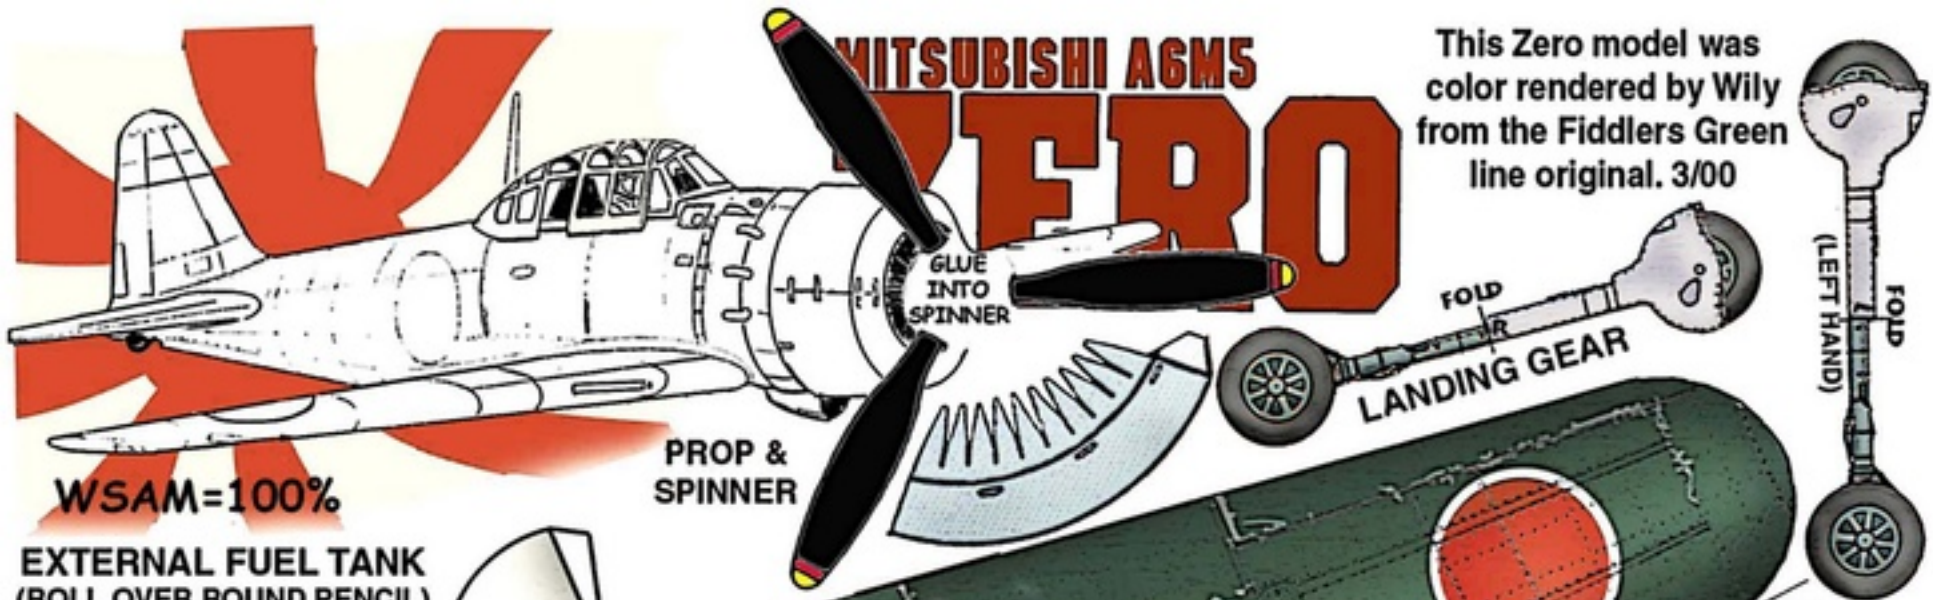

MITSUBISHI A6M5

ZERO

This Zero model was color rendered by Wily from the Fiddlers Green line original. 3/00

WSAM=100%

EXTERNAL FUEL TANK (ROLL OVER ROUND PENCIL)

GLUE EDGES TOGETHER

COWLING FRONT

FOLD TAIL WHEEL