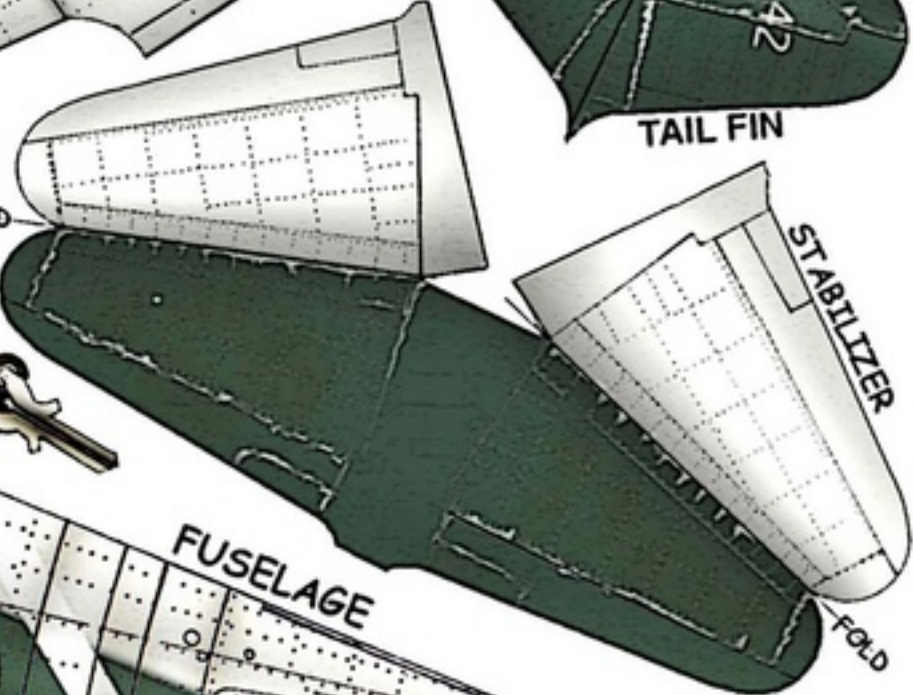

MITSUBISHI A6M5

ZERO

This Zero model was color rendered by Wily from the Fiddlers Green line original. 3/00

WSAM=100%

EXTERNAL FUEL TANK (ROLL OVER ROUND PENCIL)

GLUE EDGES TOGETHER

COWLING FRONT

FOLD TAIL WHEEL

STABILIZER

COWLING (ROLL & GLUE)

ENGINE PLATE

OIL COOLER AIR SCOOP

CANOPY

MORE INFO ON THE ZERO AT: www.fiddlersgreen.net

Fyn-00 Wily-00